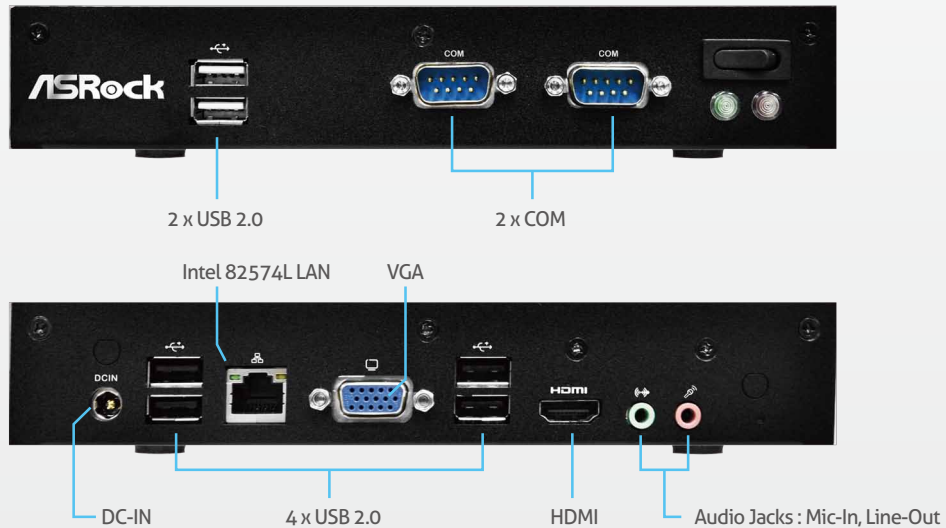

Specifications

Processor System

CPU	Intel Cedarview Atom N2800 Dual core 1.86GHz TDP 6.5W
Memory	2 x DDR3-1066 SO-DIMM up to 8 GB
Chipset	Intel NM10
Graphic	Intel GMA3650
LAN Chipset	Intel 82574L
Watch Dog	256 Segments,0,1,2,...255sec/min

Rear I/O

Serial Port	2 x 232 port
USB	6 USB 2.0 ports
LAN	1 RJ45 Port for Gbe
Vedio output	1 x VGA, 1 x HDMI
Audio	Mic-in/ Line out
Expansion	1 x mini PCIe / 1 x mSATA

Storage

Type	1 x 2.5" HDD/ SSD

OS Support

Window 7 / Linux

Certifications

CE, FCC, Class A

Environmental

Operating Temp	0°C-50°C
Storage Temp	-20°C-80°C
Humidity	10%-90%

Mechanical

Material	Top cover -aluminum extrusion/ Base- metal
Dimension	200 x 200 x 35mm
Weight	1.8 Kg
Mounting	mounting bracket (optional)