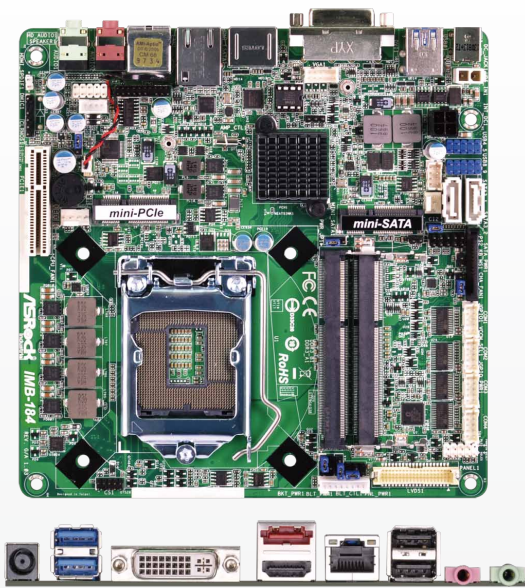

IMB-184

Mini-ITX Motherboard

Spotlight Features

- Socket LGA1150 for Intel Core i7/i5/i3/Celeron (Haswell)
- Intel® Q87 Chipset
- Integrated Intel® HD Graphics Built-in Visuals
- Supports DDR3 1600MHz, 2 x SO-DIMM, up to 16GB system memory
- 1 x COM (RS-232/422/485), 3 x COM (RS-232)
- 1 x DVI, 1 x HDMI, 1 x 24 bit Dual Channel LVDS
- 2 x USB 3.0, 6 x USB 2.0, 2 x SATA3
- 1 x mini-PCIe, 1x mSATA, 1 x PCIE (x4)
- IMB-184 : 1 x Intel I217LM (with v-Pro support)
- 1 x TPM Header

Specifications

Processor System	
Dimension	Mini-ITX (6.7-in x 6.7-in)
CPU	Socket LGA1150 for Intel Core i7/i5/i3/Celeron (Haswell)
Core Number	(By CPU Max 4)
Max Speed	(By CPU)
L3 Cache	(By CPU)
Chipset	Q87
BIOS	UEFI
Expansion Slot	
PCI	0
Mini-PCIe	1 (Half Size + USB 2.0)
mSATA	1
PCIe	1 (x4)
CFast Card Socket	0
Memory	
Technology	Dual Channel DDR3 1066/1333/1600 MHz SDRAM
Max.	16GB
Socket	2 x SO-DIMM
Graphics	
Controller	Intel HD Graphics (By CPU)
VRAM	Shared Memory
VGA	Internal header (share with DVI)
LVDS	1
HDMI	Supports HDMI 1.4a, supported with Level Shifter, resolution up to 4096x2304 (1x HDMI)
DVI	Supports max resolution 1920 x 1200
Display Port	0
Multi Display	Yes (three display)
Ethernet	
Interface	10/100/1000 Mbps
Controller	Intel I217LM
Connector	1 x RJ 45
SATA	
Max Data Transfer Rate	SATA3 (6.0Gb/s)

Rear I/O	
VGA	0
HDMI	1
DVI-I/D	1 (DVI-I)
Display Port	0
Ethernet	1
USB	2 x USB 3.0 + 2 x USB2.0 compliant
Audio	Mic-in Line- out
Serial	0
e-SATA	1
PS/2	0

Internal Connector	
USB	4 (2 x USB Header 2.54mm pitch)
LVDS/Inverter	24 bit dual channel LVDS
VGA	1
Serial	4 (1 RS-232/422/485, 3 RS-232)
SATA	2 x SATA3 (6.0Gb/s)
m-SATA	1
Mini-PCIe	1
Parallel	0
IrDA	0
GPIO	4 x GPI + 4 x GPO
SATA PWR Output Con	1
Speaker Header	1